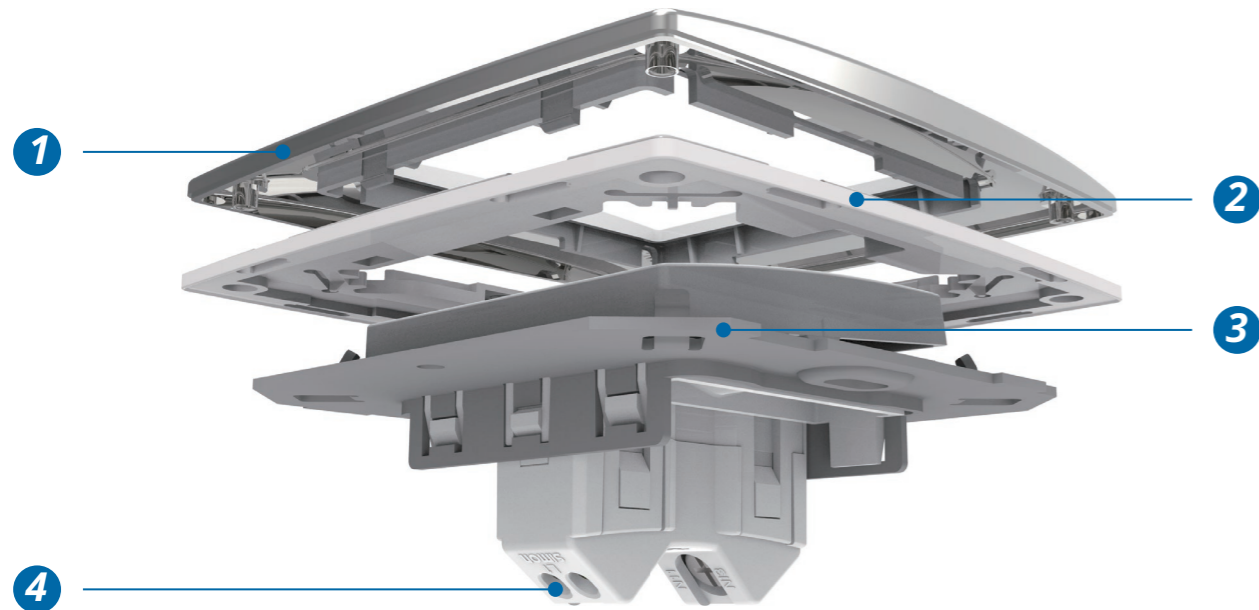

Simon | V8

Our Materials

1 Tempered glass, Metal, Rock and plastic

- For the best frame aesthetics.

PC 2 Insulating layer

- Heat resistance and strong structure.

3 Insulated steel baseboard

- Electrical safety.
- Anticorrosive for longer live.
- Strength for perfect integration with the wall.

4 45° wiring terminals

- Few space is needed.
- Reduce the installation time.

5 Silver alloy contact

- Electrical safety improving product life.

6 Diamond pattern

- Special design for V8 Nature PRO, ensure the strength of rock frame.

Our expertise

7 Ultrasonic welding

- No solvents or adhesives, 100% environmentally friendly.

8 Shutter

- For children safety and protection.

9 Copper current carrying parts

- Excellent conductivity.
- Avoid overheats.

10 Double-hole wiring

- Suitable for all type of cables.
- Ideal for fit 2 cables in the same terminal.

11 U-Shape

- Fast movement to minimize the electric arc.
- Instant On-Off.

12 76 and 86 Multigang type

- Fits for the existing installations.
- Makes new installations better-looking.

10

11

76 type

86 type

12