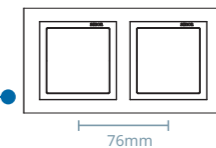

10

11

76 type