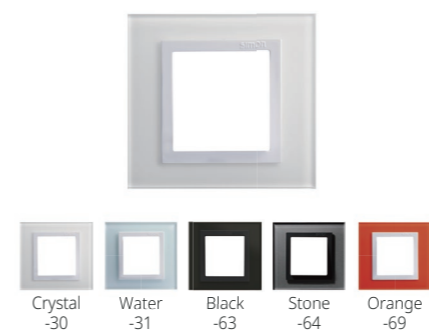

- **80611-30/-31/-63/-64/-69** 1 Gang Nature Frame (M) M: 86mm L: 95mm
- **80610-30/-31/-63/-64/-69** 1 Gang Nature Frame (L) 86mm 102mm
- **80620-30/-31/-63/-64/-69** 2 Gang Nature Frame (76type) 90mm*178mm
- **80630-30/-31/-63/-64/-69** 3 Gang Nature Frame (76type) 90mm*254mm
- **80640-30/-31/-63/-64/-69** 4 Gang Nature Frame (76type) 90mm*330mm
- **80650-30/-31/-63/-64/-69** 5 Gang Nature Frame (76type) 90mm*406mm

V8 Classic Frame (Metal)