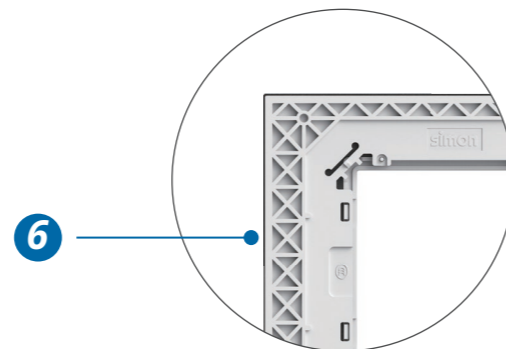

Our Materials

1 Tempered glass, Metal, Rock and plastic

- For the best frame aesthetics.

PC 2 Insulating layer

- Heat resistance and strong structure.

3 Insulated steel baseboard

- Electrical safety.
- Anticorrosive for longer live.
- Strength for perfect integration with the wall.

4 45° wiring terminals

- Few space is needed.
- Reduce the installation time.

5 Silver alloy contact

- Electrical safety improving product life.

6 Diamond pattern

- Special design for V8 Nature PRO, ensure the strength of rock frame.