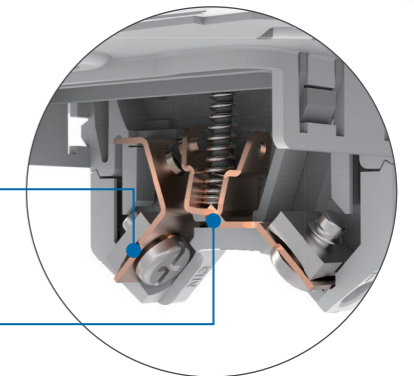

Our expertise

7 Ultrasonic welding

- No solvents or adhesives, 100% environmentally friendly.

8 Shutter

- For children safety and protection.

9 Copper current carrying parts

- Excellent conductivity.
- Avoid overheats.

10 Double-hole wiring

- Suitable for all type of cables.
- Ideal for fit 2 cables in the same terminal.

11 U-Shape

- Fast movement to minimize the electric arc.
- Instant On-Off.

12 76 and 86 Multigang type

- Fits for the existing installations.
- Makes new installations better-looking.