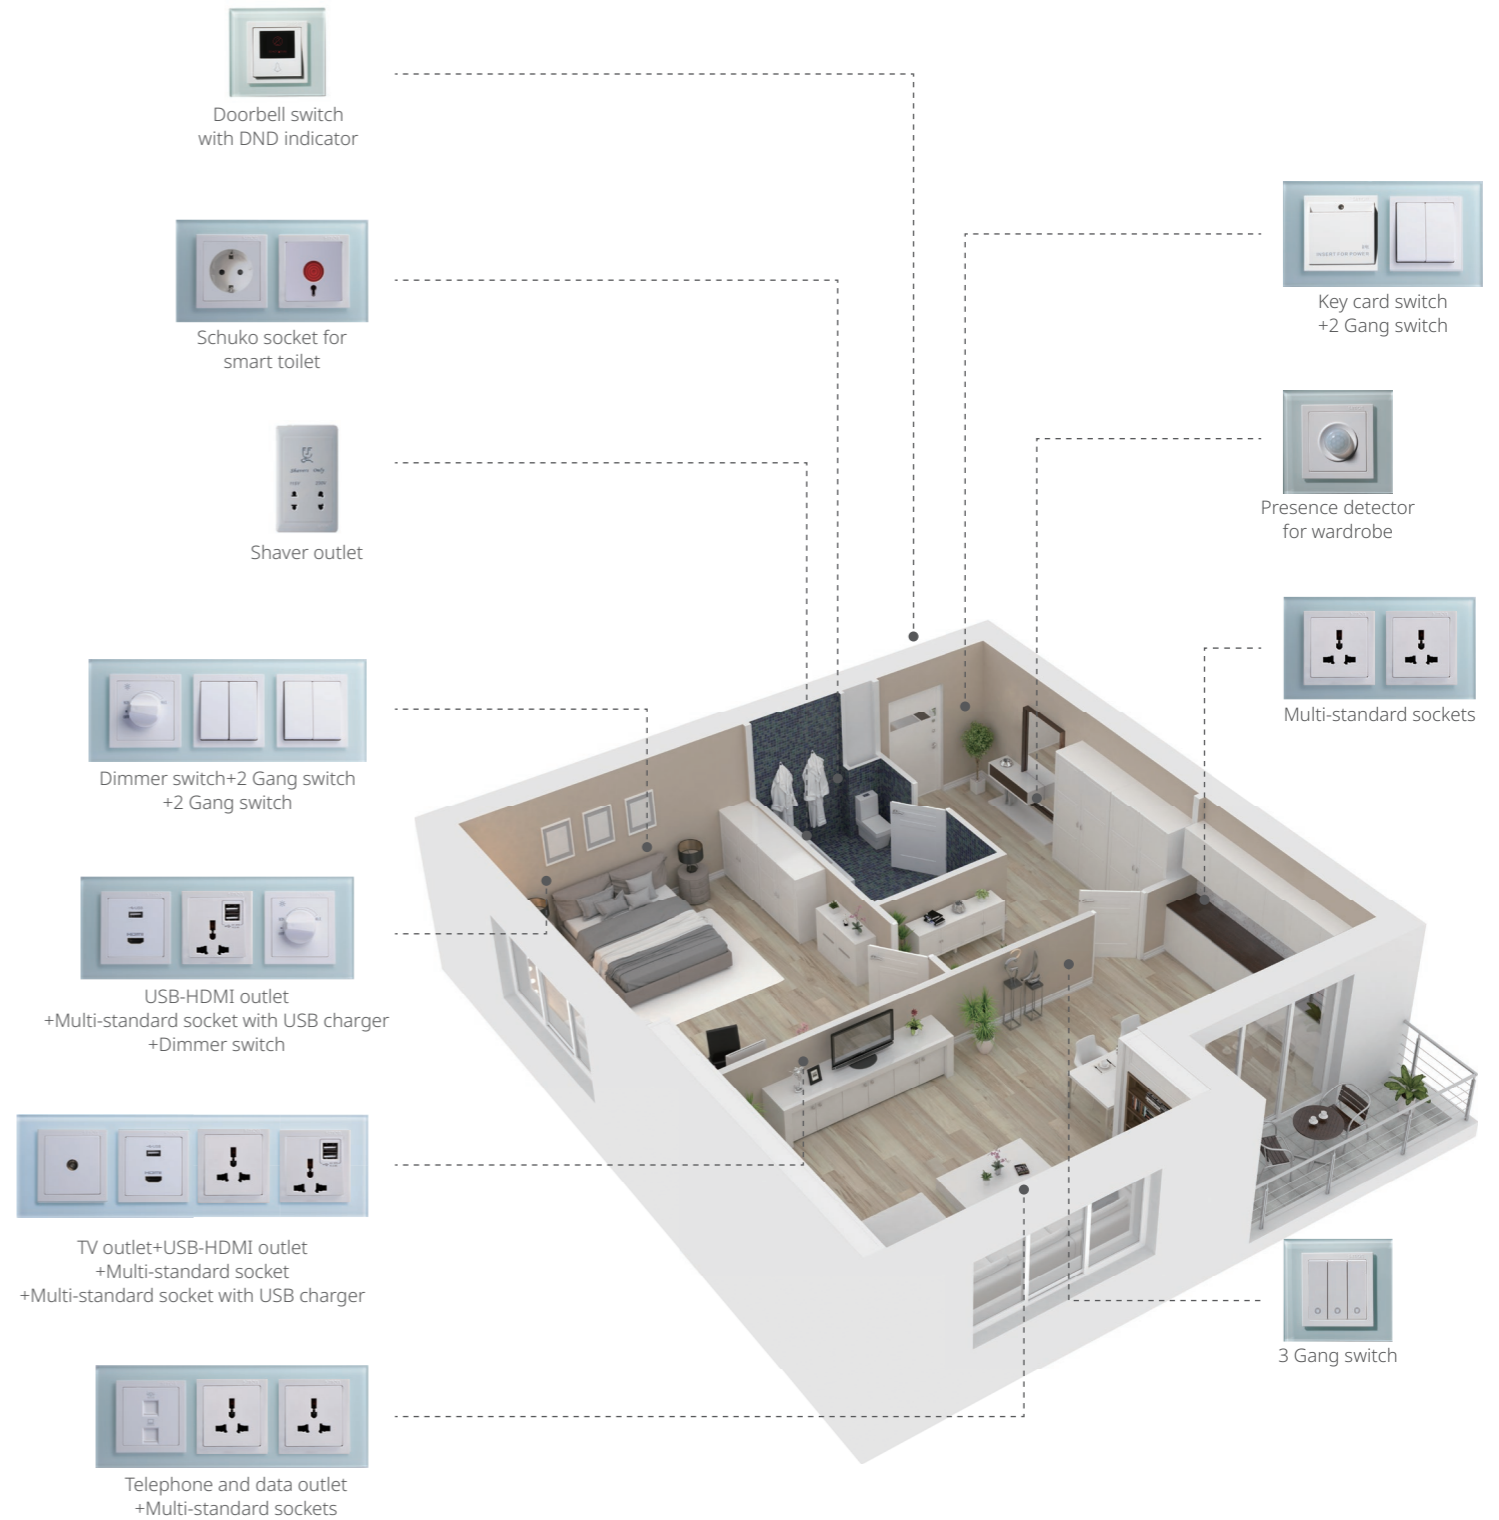

Compatibility with RCU