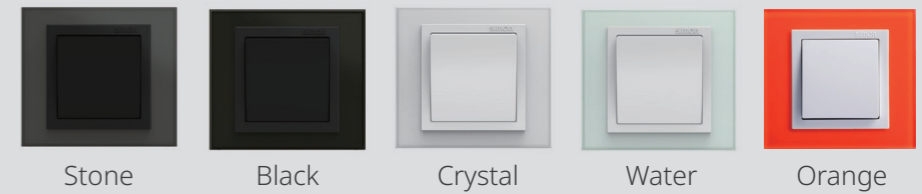

Stone

Black

Crystal

Water

Orange