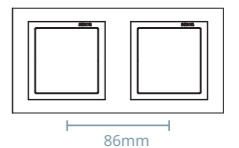

Simon | V8

Our Materials

1 Tempered glass, Metal, Rock and plastic

- For the best frame aesthetics.

PC 2 Insulating layer

- Heat resistance and strong structure.

3 Insulated steel baseboard

- Electrical safety.
- Anticorrosive for longer live.
- Strength for perfect integration with the wall.

4 45° wiring terminals

- Few space is needed.
- Reduce the installation time.

5 Silver alloy contact

- Electrical safety improving product life.

6 Diamond pattern

- Special design for V8 Nature PRO, ensure the strength of rock frame.

Our expertise

7 Ultrasonic welding

- No solvents or adhesives, 100% environmentally friendly.

8 Shutter

- For children safety and protection.

9 Copper current carrying parts

- Excellent conductivity.
- Avoid overheats.

10 Double-hole wiring

- Suitable for all type of cables.
- Ideal for fit 2 cables in the same terminal.

11 U-Shape

- Fast movement to minimize the electric arc.
- Instant On-Off.

12 76 and 86 Multigang type

- Fits for the existing installations.
- Makes new installations better-looking.

10

11

76 type

86 type

12