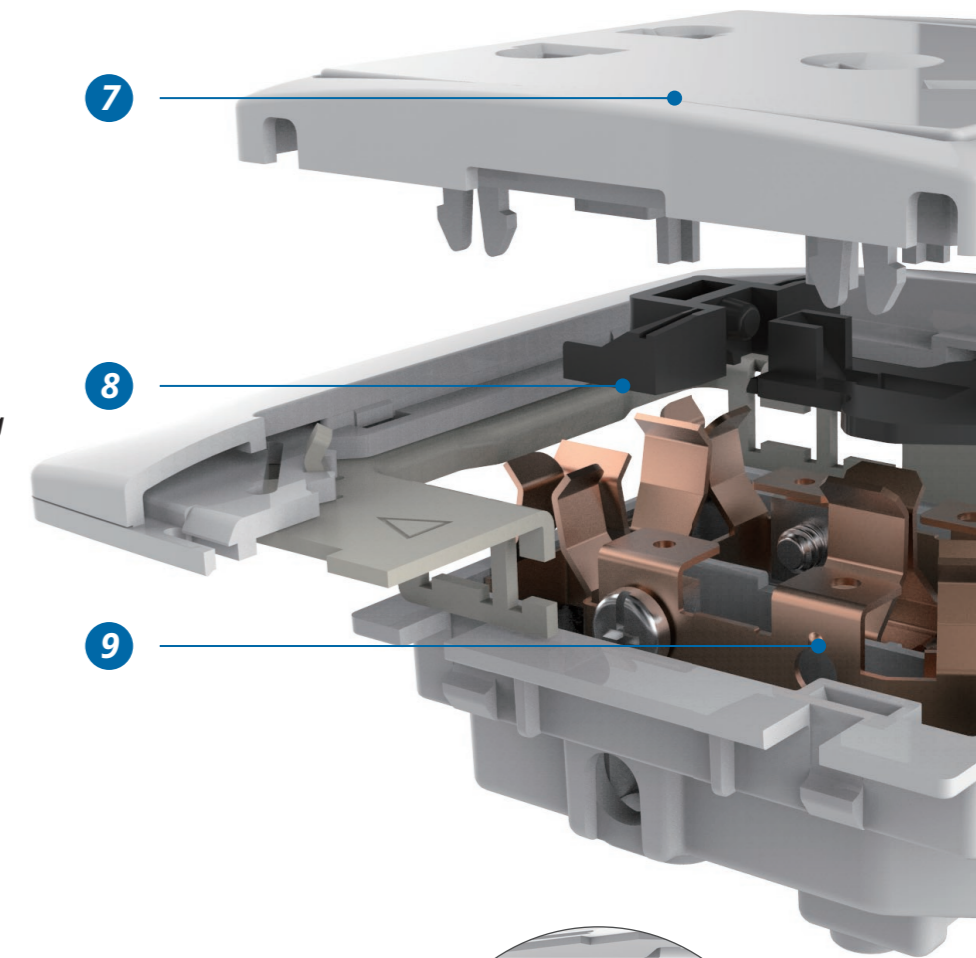

Our expertise

7 Ultrasonic welding

- No solvents or adhesives, 100% environmentally friendly.

8 Shutter

- For children safety and protection.

9 Copper current carrying parts

- Excellent conductivity.
- Avoid overheats.

10 Double-hole wiring

- Suitable for all type of cables.
- Ideal for fit 2 cables in the same terminal.

11 U-Shape

- Fast movement to minimize the electric arc.
- Instant On-Off.

12 76 and 86 Multigang type

- Fits for the existing installations.
- Makes new installations better-looking.