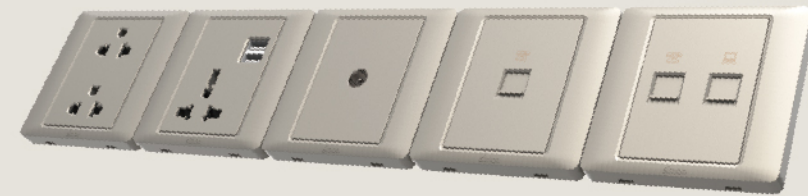

Optional Built-in fluorescent indicator

1-4 gang switch with fluorescent indicator.
Humanization design to make finding the light switch in the dark as easy as possible. Light transilluminates the panel like legendary glorious pearls giving soft and gentle light.

86mm integrated

Multi-gang hidden frames design keeps the wall neat.

Tidy and Aesthetic. Ensure the visual comfort.

It is possible to combine switch and sockets as you wish.

Modern, Luxury, Metallic color, Choice of a fine living