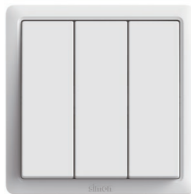

Optional Built-in fluorescent indicator

1-4 gang switch with fluorescent indicator.
Humanization design to make finding the light switch in the dark as easy as possible. Light transilluminates the panel like legendary glorious pearls giving soft and gentle light.

Simon | E35

Timeless
Harmonious
Sleek lines design

Switches
Push Button Switches
Socket-outlets
Tel, TV and Data Outlets
Others
Frames

ROCKER COLOURS

White, Black, Champagne, Grey

-6C

-6A

-6E

2 Gang 1 Way Switch with fluorescent
(10AX 250V)

351022Y

2 Gang 2 Way Switch with fluorescent
(10AX 250V)

351031

3 Gang 1 Way Switch
(10AX 250V)

351032

3 Gang 2 Way Switch
(10AX 250V)

351031Y