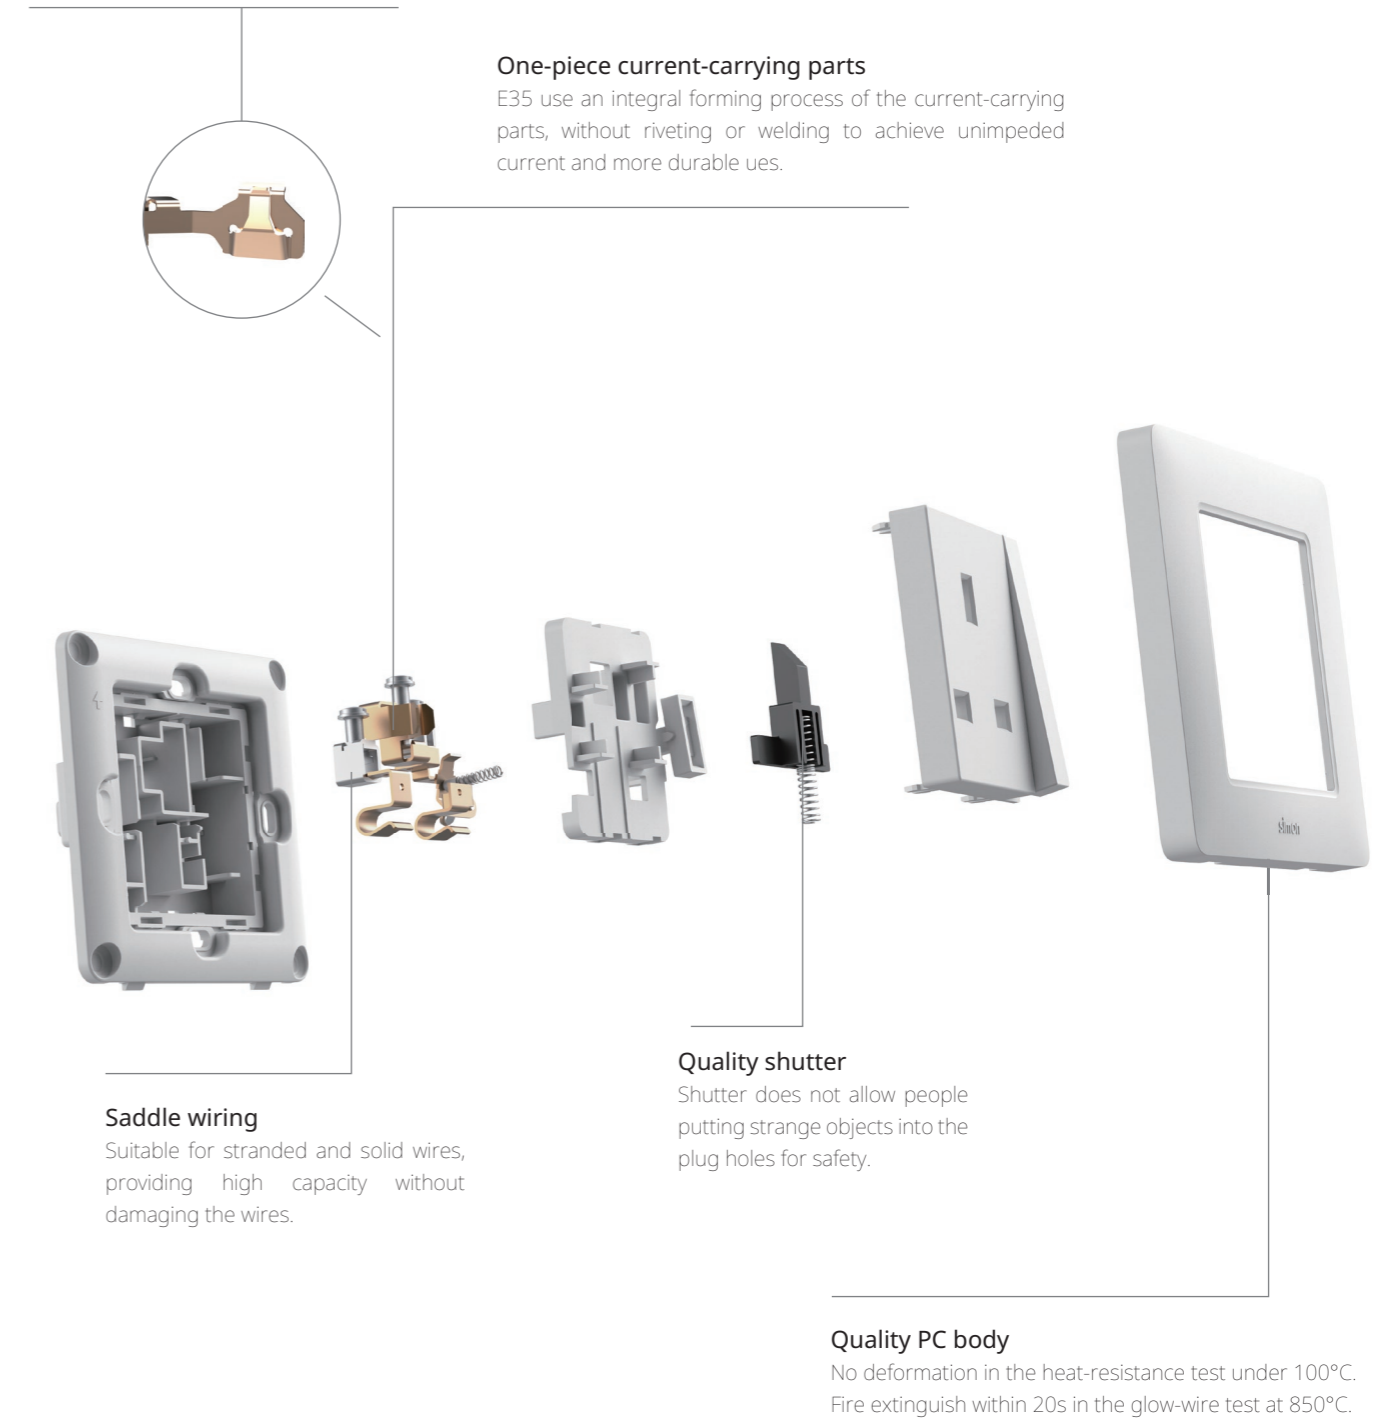

Optional Built-in fluorescent indicator

1-4 gang switch with fluorescent indicator.
Humanization design to make finding the light switch in the dark as easy as possible. Light transilluminates the panel like legendary glorious pearls giving soft and gentle light.

Smooth lines will smoothly into an elegant, quiet space.

White

champagne

grey

Details matter

Precise structure and select materials.
Guarantees $\geq 40,000$ switch times life.
And $\geq 10,000$ plug times life.

- 
 Child safety lock
- 
 PC structure
- 
 Environmental friendly
- 
 J-Shape Connection

Innovative use of current-carrying component.
Resistance reduced to $0.04\Omega \cdot \text{mm}^2/\text{m}$. Compared to traditional Cu alloys, the mechanical properties, electrical conductivity and heat dissipation are optimized.